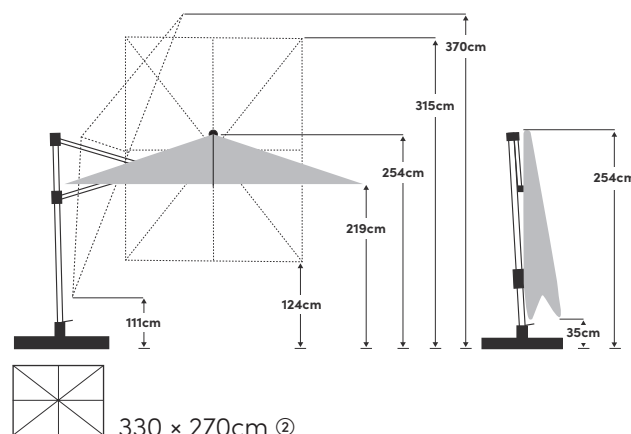

Varioflex 300 × 300cm / 330 × 270cm

The listed measures represent extrapolated average values that may be slightly different on the product ($\pm 2\% \pm 5$ cm). Height dimensions are based on cross base. Ground socket minus 9 cm.

Opening/closing	With crank handle	Fabric	100% polyester 180g/m ² , water-repellent
Tilting/rotating	Towards the mast and sideways in two directions	Lightfastness	6 (160 days)
Height adjustment	No	UV protection	> 98%
Rotation	360° with turning base	Flounce	No
Mast material	Aluminium	Wind vent	Yes
Strut material	Aluminium	Fastener	Sewn into the fabric
Number of struts	8	Use	Patio, lawn
Mast size	90 × 65mm	Included in the scope of delivery	Protective cover, turning cross base
Strut colour	Powder coating in silver texture	Also available	Ground socket
Max. wind speed:	40km/h (With fixed ground anchoring & canopy in horizontal position)		

Recommended base weight	min. 120kg
Packaging dimensions	258 × 40 × 20cm ① 250 × 42 × 20cm ②
Weight including packaging	37kg ① 36kg ②

Size	Colour	Article	EAN
300 x 300cm	Ecru 040	61900301631040	7630046525989
300 x 300cm	Light taupe 053	61900301631053	7630046525996
300 x 300cm	Light grey 013	61900301631013	7630046530006
300 x 300cm	Stone grey 057	61900301631057	7630046526009
330 x 270cm	Ecru 040	61900332631040	7630046526078
330 x 270cm	Light taupe 053	61900332631053	7630046526085
330 x 270cm	Light grey 013	61900332631013	7630046530013
330 x 270cm	Stone grey 057	61900332631057	7630046526092