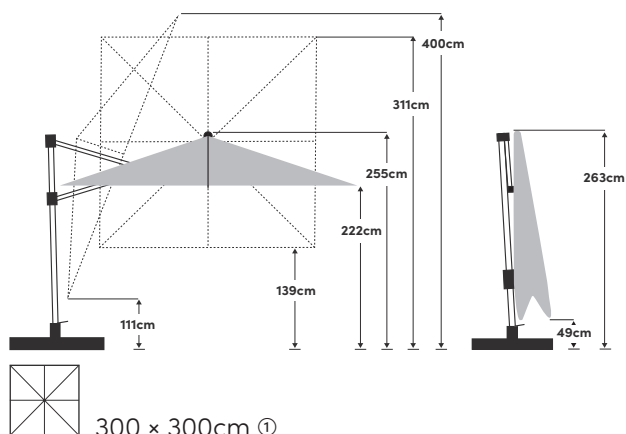

Varioflex 300 × 300cm / 330 × 270cm

The listed measures represent extrapolated average values that may be slightly different on the product ($\pm 2\% \pm 5$ cm). Height dimensions are based on cross base. Ground socket minus 9 cm.

Opening/closing	With crank handle	Fabric	100% polyester 180g/m ² , water-repellent
Tilting/rotating	Towards the mast and sideways in two directions	Lightfastness	6 (160 days)
Height adjustment	No	UV protection	> 98%
Rotation	360° with turning base	Flounce	No
Mast material	Aluminium	Wind vent	Yes
Strut material	Aluminium	Fastener	Sewn into the fabric
Number of struts	8	Use	Patio, lawn
Mast size	90 × 65mm	Included in the scope of delivery	Protective cover, turning cross base
Strut colour	Powder coating in silver texture	Also available	Ground socket
Max. wind speed:	40km/h (With fixed ground anchoring & canopy in horizontal position)		

Recommended base weight	min. 120kg
Packaging dimensions	258 × 40 × 20cm ① 250 × 42 × 20cm ②
Weight including packaging	37kg ① 36kg ②

Size	Colour	Article	EAN
300 x 300cm	Ecru 040	61900301631040	7630046525989
300 x 300cm	Light taupe 053	61900301631053	7630046525996
300 x 300cm	Light grey 013	61900301631013	7630046530006
300 x 300cm	Stone grey 057	61900301631057	7630046526009
330 x 270cm	Ecru 040	61900332631040	7630046526078
330 x 270cm	Light taupe 053	61900332631053	7630046526085
330 x 270cm	Light grey 013	61900332631013	7630046530013
330 x 270cm	Stone grey 057	61900332631057	7630046526092