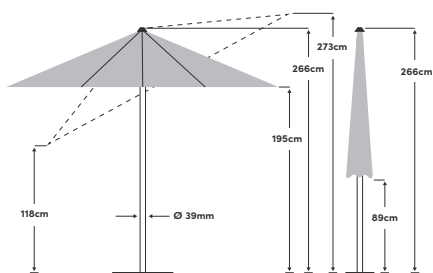

# Shell Turn $\varnothing$ 300cm / $\varnothing$ 330cm / 250 x 200cm

The listed measures represent extrapolated average values that may be slightly different on the product ( $\pm 2\% \pm 5$  cm).

<b>Special functions</b>	Parasol roof can be rotated steplessly with a swivel mechanism	<b>Fabric</b>	100% polyester 180g/m <sup>2</sup> , water-repellent
<b>Opening/closing</b>	With crank handle	<b>Lightfastness</b>	6 (160 days)
<b>Tilting</b>	Steplessly in one direction	<b>UV protection</b>	> 98%
<b>Height adjustment</b>	No	<b>Flounce</b>	No
<b>Rotation</b>	360° in the base	<b>Wind vent</b>	Yes
<b>Pole material</b>	Aluminium	<b>Fastener</b>	Sewn into the fabric
<b>Strut material</b>	Aluminium	<b>Use</b>	Lawn, patio, balcony
<b>Number of struts</b>	6	<b>Included in the scope of delivery</b>	
<b>Pole size</b>	39mm	<b>Also available</b>	Protective cover, cross base, Rollbase Medium (Fillable base)
<b>Strut colour</b>	Powder coating in platinum		

<b>Recommended base weight</b>	50kg ①② / 40kg ③
<b>Packaging dimensions</b>	193 x 15.8 x 15.8cm ① / 193 x 15.8 x 15.8cm ② / 187 x 14.8 x 14.8cm ③
<b>Weight including packaging</b>	7.4kg ① / 8kg ② / 6.9kg ③