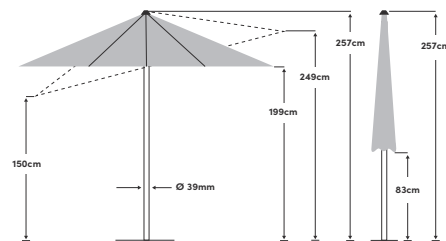

# Shell Turn $\varnothing$ 300cm / $\varnothing$ 330cm / 250 x 200cm

The listed measures represent extrapolated average values that may be slightly different on the product ( $\pm 2\% \pm 5$  cm).

<b>Special functions</b>	Parasol roof can be rotated steplessly with a swivel mechanism	<b>Fabric</b>	100% polyester 180g/m <sup>2</sup> , water-repellent
<b>Opening/closing</b>	With crank handle	<b>Lightfastness</b>	6 (160 days)
<b>Tilting</b>	Steplessly in one direction	<b>UV protection</b>	> 98%
<b>Height adjustment</b>	No	<b>Flounce</b>	No
<b>Rotation</b>	360° in the base	<b>Wind vent</b>	Yes
<b>Pole material</b>	Aluminium	<b>Fastener</b>	Sewn into the fabric
<b>Strut material</b>	Aluminium	<b>Use</b>	Lawn, patio, balcony
<b>Number of struts</b>	6	<b>Included in the scope of delivery</b>	
<b>Pole size</b>	39mm	<b>Also available</b>	Protective cover, cross base, Rollbase Medium (Fillable base)
<b>Strut colour</b>	Powder coating in platinum		

<b>Recommended base weight</b>	50kg ①② / 40kg ③
<b>Packaging dimensions</b>	193 x 15.8 x 15.8cm ① / 193 x 15.8 x 15.8cm ② / 187 x 14.8 x 14.8cm ③
<b>Weight including packaging</b>	7.4kg ① / 8kg ② / 6.9kg ③