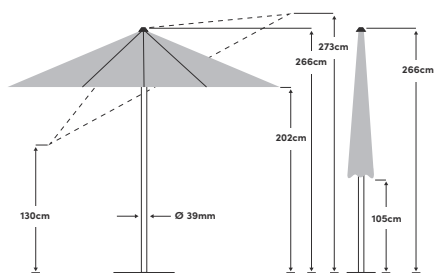

# Shell Turn $\varnothing$ 300cm / $\varnothing$ 330cm / 250 x 200cm

The listed measures represent extrapolated average values that may be slightly different on the product ( $\pm 2\% \pm 5$  cm).

<b>Special functions</b>	Parasol roof can be rotated steplessly with a swivel mechanism	<b>Fabric</b>	100% polyester 180g/m <sup>2</sup> , water-repellent
<b>Opening/closing</b>	With crank handle	<b>Lightfastness</b>	6 (160 days)
<b>Tilting</b>	Steplessly in one direction	<b>UV protection</b>	> 98%
<b>Height adjustment</b>	No	<b>Flounce</b>	No
<b>Rotation</b>	360° in the base	<b>Wind vent</b>	Yes
<b>Pole material</b>	Aluminium	<b>Fastener</b>	Sewn into the fabric
<b>Strut material</b>	Aluminium	<b>Use</b>	Lawn, patio, balcony
<b>Number of struts</b>	6	<b>Included in the scope of delivery</b>	
<b>Pole size</b>	39mm	<b>Also available</b>	Protective cover, cross base, Rollbase Medium (Fillable base)
<b>Strut colour</b>	Powder coating in platinum		

<b>Recommended base weight</b>	50kg ①② / 40kg ③
<b>Packaging dimensions</b>	193 x 15.8 x 15.8cm ① / 193 x 15.8 x 15.8cm ② / 187 x 14.8 x 14.8cm ③
<b>Weight including packaging</b>	7.4kg ① / 8kg ② / 6.9kg ③