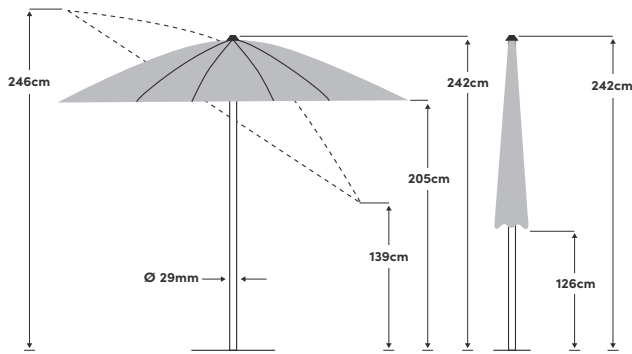

Rustico Ø 220cm

The listed measures represent extrapolated average values that may be slightly different on the product ($\pm 2\% \pm 5$ cm).

Opening/closing	With slider	Fabric	100% polyester 180g/m ² , water-repellent
Tilting	In two directions	Lightfastness	6 (160 days)
Height adjustment	No	UV protection	> 98%
Rotation	360° in the base	Flounce	No
Pole material	Hardwood, colourless varnish	Wind vent	No
Strut material	Spring steel	Fastener	Sewn into the fabric
Number of struts	10	Use	Lawn, patio, balcony
Pole size	29mm	Included in the scope of delivery	
Strut colour	Hardwood, colourless varnish	Also available	Cross base, balcony bracket, protective cover

Recommended base weight	40kg
Packaging dimensions	148 × 11.3 × 11.3cm
Weight including packaging	5.3kg

Size	Colour	Article	EAN
Ø 220cm	Ecru 040	66000220751040	7640125034097
Ø 220cm	Light taupe 053	66000220751053	7640125034103