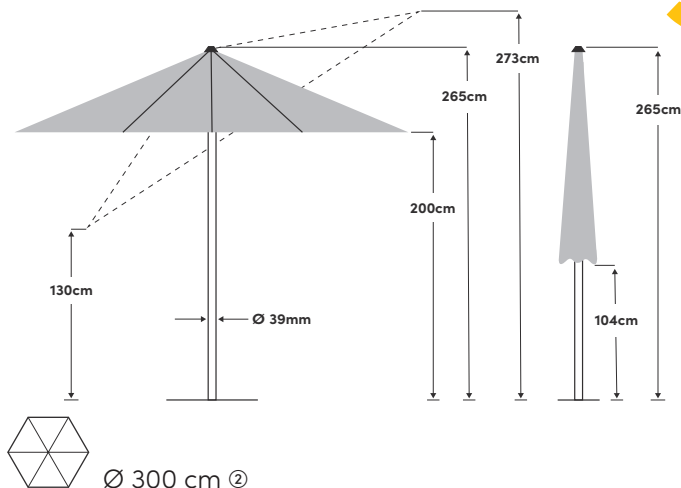

# Style Ø 250 cm/Ø 300 cm

<b>Opening/closing</b>	With crank handle	<b>Fabric</b>	100% polyester 180g/m <sup>2</sup> , water-repellent
<b>Rotating</b>	In two directions	<b>Lightfastness</b>	6 (160 days)
<b>Height adjustment</b>	No	<b>UV protection</b>	> 98%
<b>Rotation</b>	360° in the base	<b>Flounce</b>	No
<b>Pole material</b>	Aluminium	<b>Wind vent</b>	Yes
<b>Strut material</b>	Steel	<b>Fastener</b>	Sewn into the fabric
<b>Number of struts</b>	6	<b>Use</b>	Lawn, patio, balcony
<b>Pole size</b>	39 mm	<b>Included in the scope of delivery</b>	
<b>Strut colour</b>	Powder coating in platinum	<b>Also available</b>	Protective cover, cross base

<b>Recommended base weight</b>	40 kg ①/50 kg ②
<b>Packaging dimensions</b>	163 × 15.5 × 15.5 cm ①/192 × 15.5 × 15.5 cm ②
<b>Weight including packaging</b>	6.4 kg ①/7.1 kg ②

Size	Colour	Article	EAN
Ø 250cm	Light grey 013	60800250621013	7630046530884
Ø 250cm	Ecru 040	60800250621040	7640125032437
Ø 250cm	Light taupe 053	60800250621053	7640125032444
Ø 250cm	Stone grey 057	60800250621057	7640125033731
Ø 250cm	Frost green 023	60800250621023	7630046530921
Ø 250cm	Kiwi 027	60800250621027	7640125032956
Ø 250cm	Aurora red 064	60800250621064	7640125033724
Ø 300cm	Light grey 013	60800300621013	7630046530969
Ø 300cm	Ecru 040	60800300621040	7640125032475
Ø 300cm	Light taupe 053	60800300621053	7640125032482
Ø 300cm	Stone grey 057	60800300621057	7640125033755
Ø 300cm	Frost green 023	60800300621023	7630046531003
Ø 300cm	Kiwi 027	60800300621027	7640125032963
Ø 300cm	Aurora red 064	60800300621064	7640125033748