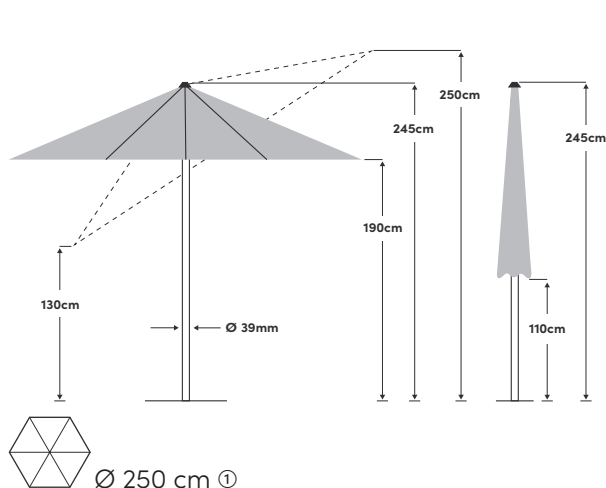

# Style Ø 250 cm/Ø 300 cm

<b>Opening/closing</b>	With crank handle	<b>Fabric</b>	100% polyester 180g/m <sup>2</sup> , water-repellent
<b>Rotating</b>	In two directions	<b>Lightfastness</b>	6 (160 days)
<b>Height adjustment</b>	No	<b>UV protection</b>	> 98%
<b>Rotation</b>	360° in the base	<b>Flounce</b>	No
<b>Pole material</b>	Aluminium	<b>Wind vent</b>	Yes
<b>Strut material</b>	Steel	<b>Fastener</b>	Sewn into the fabric
<b>Number of struts</b>	6	<b>Use</b>	Lawn, patio, balcony
<b>Pole size</b>	39 mm	<b>Included in the scope of delivery</b>	
<b>Strut colour</b>	Powder coating in platinum	<b>Also available</b>	Protective cover, cross base

<b>Recommended base weight</b>	40 kg ①/50 kg ②
<b>Packaging dimensions</b>	163 × 15.5 × 15.5 cm ①/192 × 15.5 × 15.5 cm ②
<b>Weight including packaging</b>	6.4 kg ①/7.1 kg ②

Size	Colour	Article	EAN
Ø 250cm	Light grey 013	60800250621013	7630046530884
Ø 250cm	Ecru 040	60800250621040	7640125032437
Ø 250cm	Light taupe 053	60800250621053	7640125032444
Ø 250cm	Stone grey 057	60800250621057	7640125033731
Ø 250cm	Frost green 023	60800250621023	7630046530921
Ø 250cm	Kiwi 027	60800250621027	7640125032956
Ø 250cm	Aurora red 064	60800250621064	7640125033724
Ø 300cm	Light grey 013	60800300621013	7630046530969
Ø 300cm	Ecru 040	60800300621040	7640125032475
Ø 300cm	Light taupe 053	60800300621053	7640125032482
Ø 300cm	Stone grey 057	60800300621057	7640125033755
Ø 300cm	Frost green 023	60800300621023	7630046531003
Ø 300cm	Kiwi 027	60800300621027	7640125032963
Ø 300cm	Aurora red 064	60800300621064	7640125033748