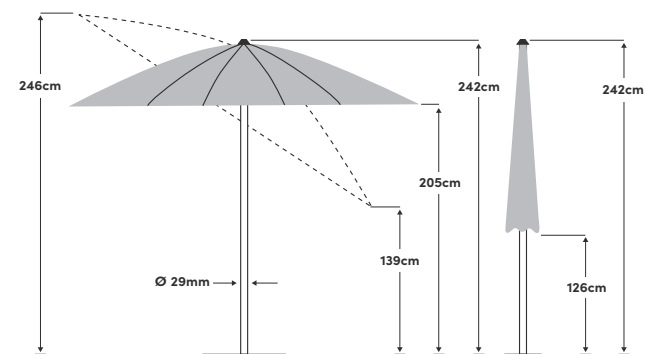

Rustico Ø 220 cm

Opening/closing	With slider	Fabric	100% polyester 180g/m ² , water-repellent
Tilting	In two directions	Lightfastness	6 (160 days)
Height adjustment	No	UV protection	> 98%
Rotation	360° in the base	Flounce	No
Pole material	Hardwood, colourless varnish	Wind vent	No
Strut material	Spring steel	Fastener	Sewn into the fabric
Number of struts	10	Use	Lawn, patio, balcony
Pole size	29 mm	Included in the scope of delivery	
Strut colour	Hardwood, colourless varnish	Also available	Cross base, balcony bracket, protective cover

Recommended base weight	40 kg
Packaging dimensions	145 × 11 × 11 cm
Weight including packaging	5.3 kg

Size	Colour	Article	EAN
Ø 220 cm	Ecru 040	66000220751040	7640125034097
Ø 220 cm	Light taupe 053	66000220751053	7640125034103